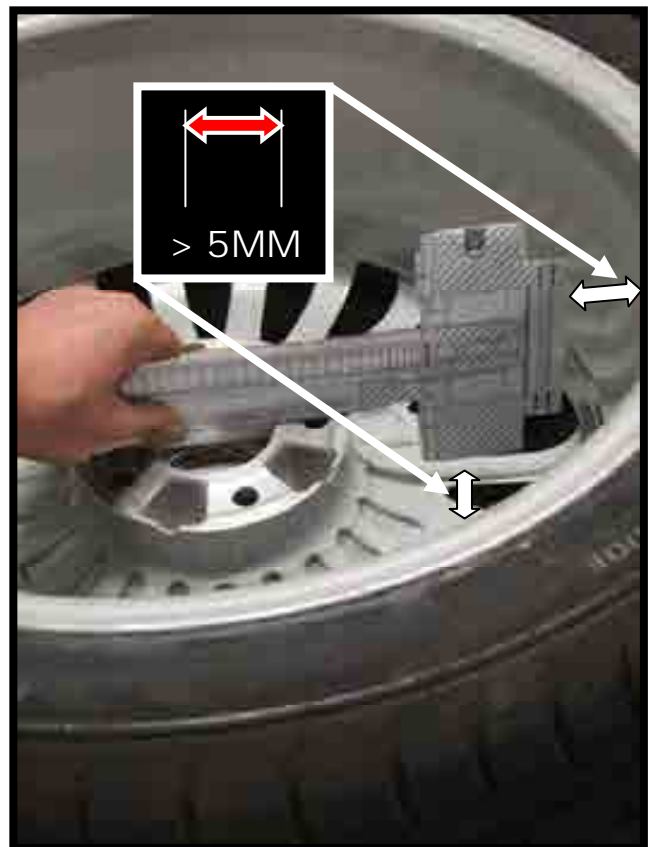

# V-MAXX Autosport Wheel Fitment Chart for kit 20 AU 330 06