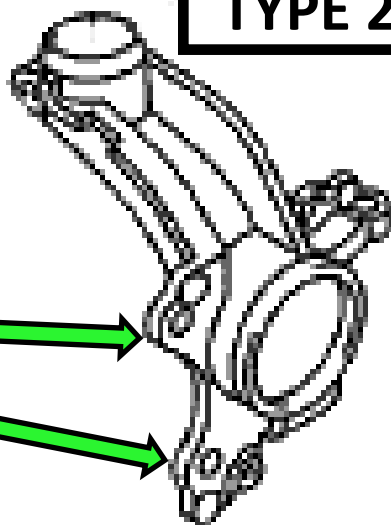

VW AUDI SKODA SEAT

TYPE 2