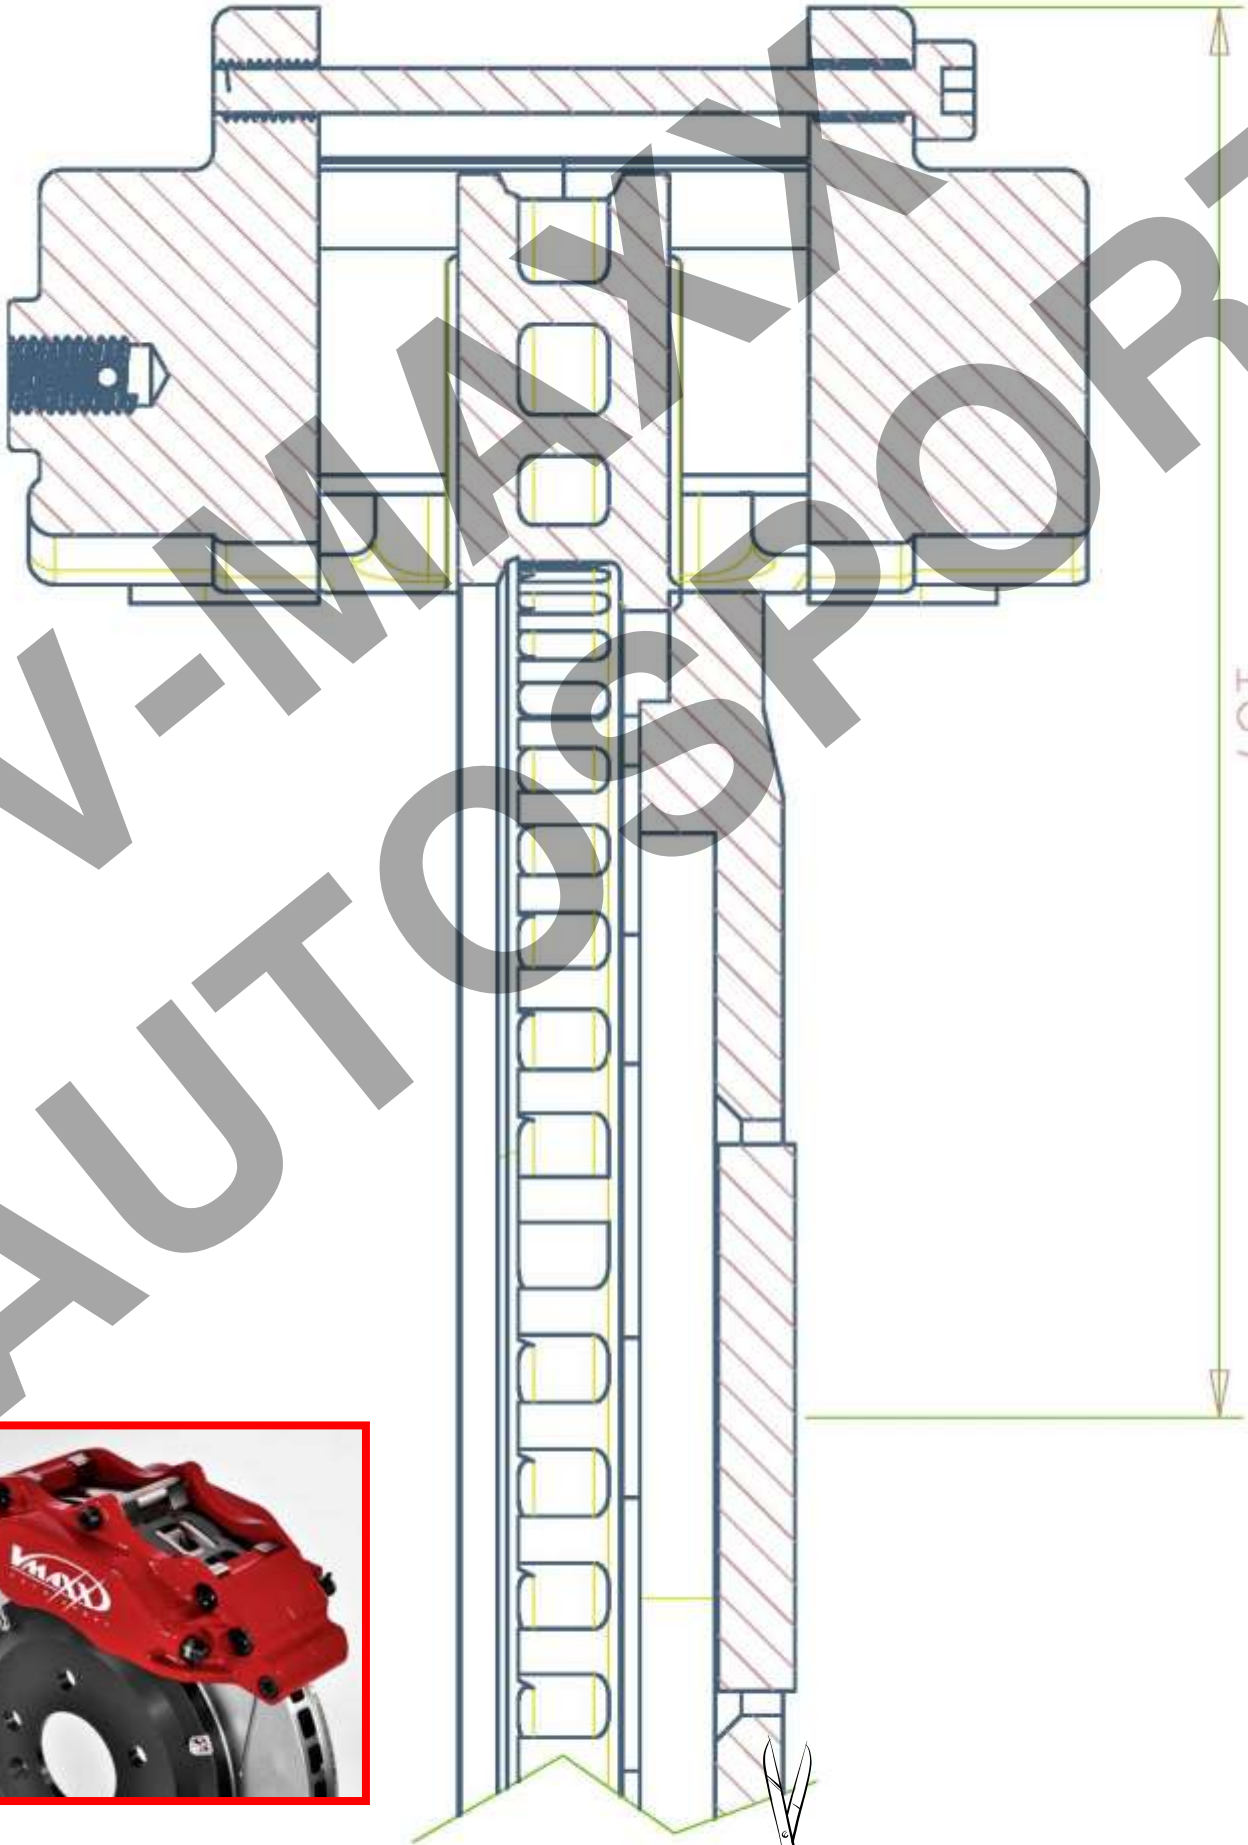

# V-MAXX Autosport Wheel Fitment Chart for kit 20 BM330 06 M3

276 MM

187

186 MM