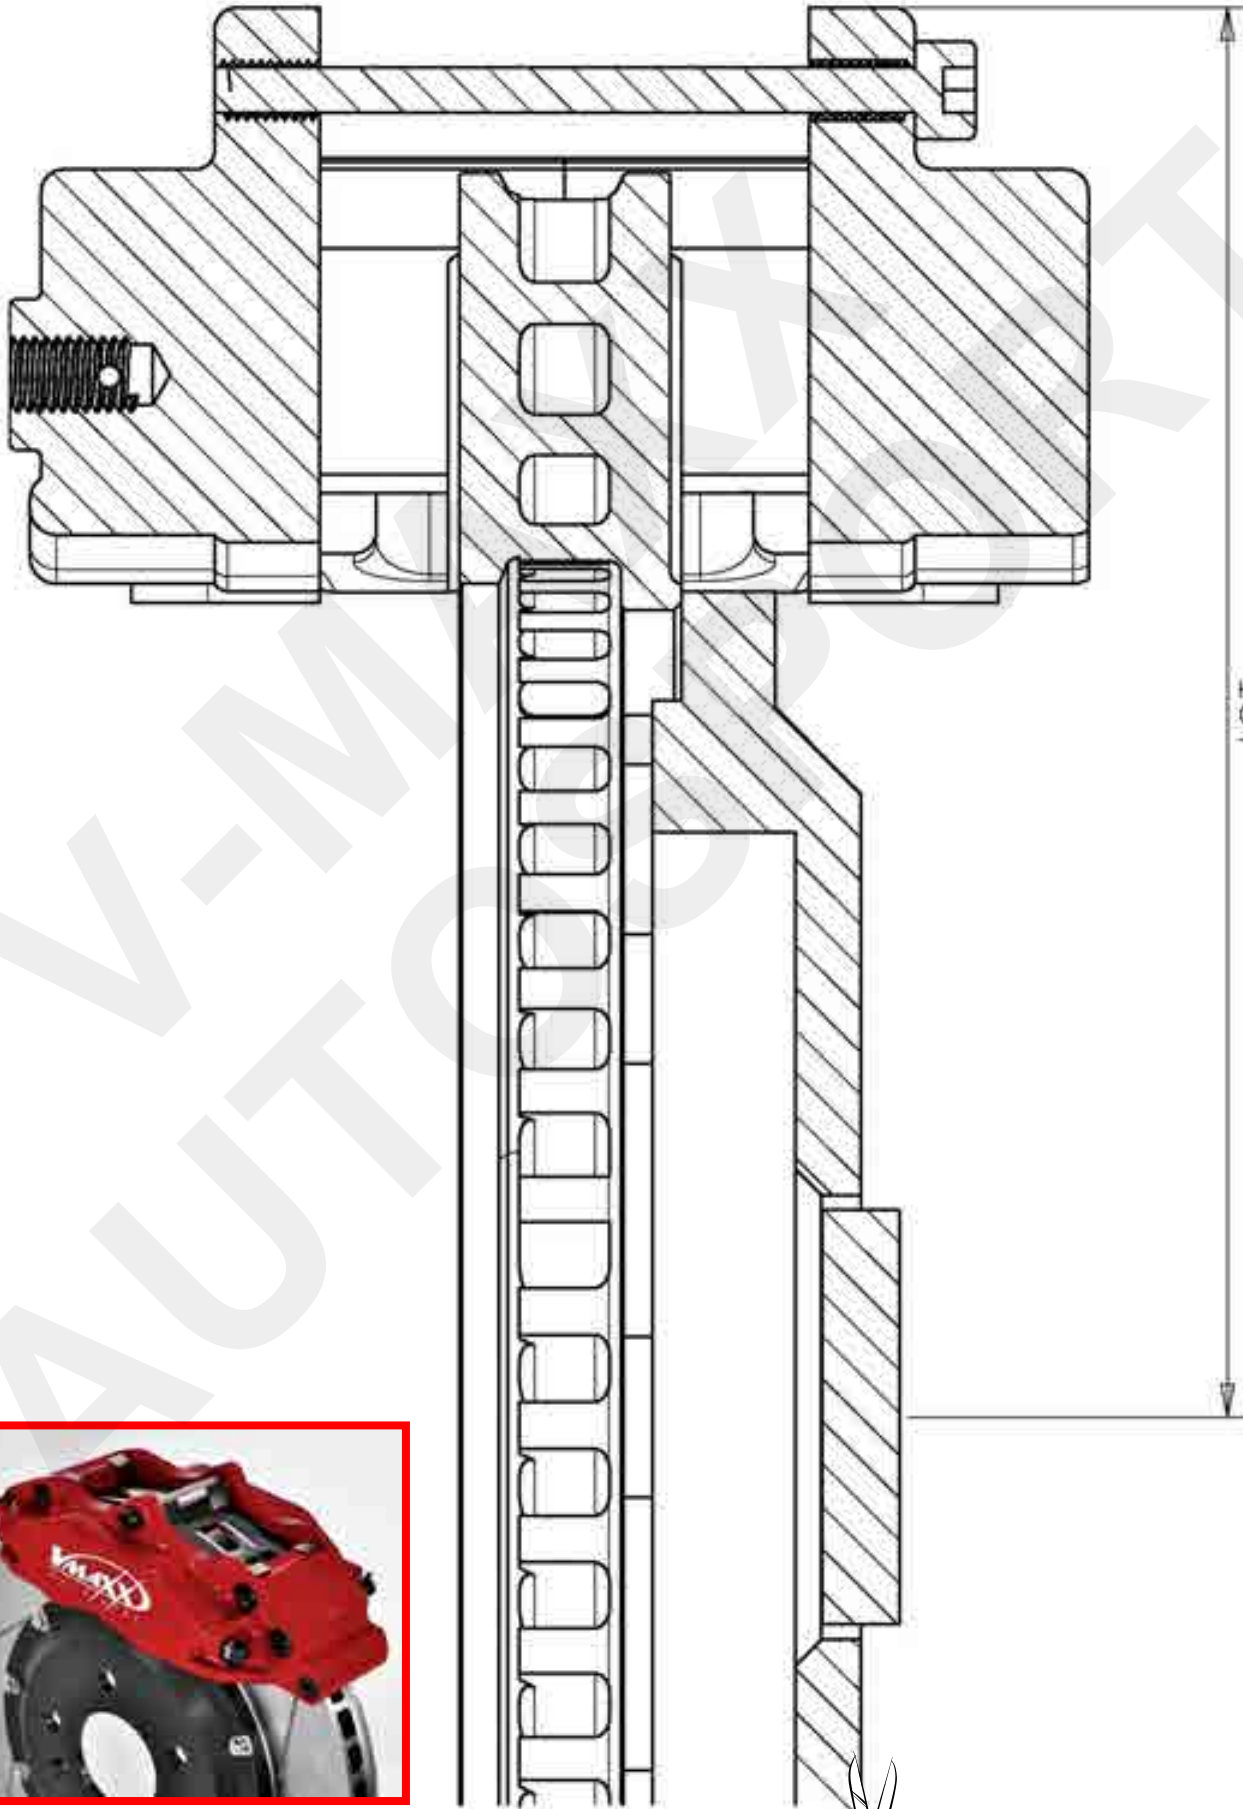

V-MAXX Autosport Wheel Fitment Chart for kit 20 FI330 01

276 MM

187

186 MM