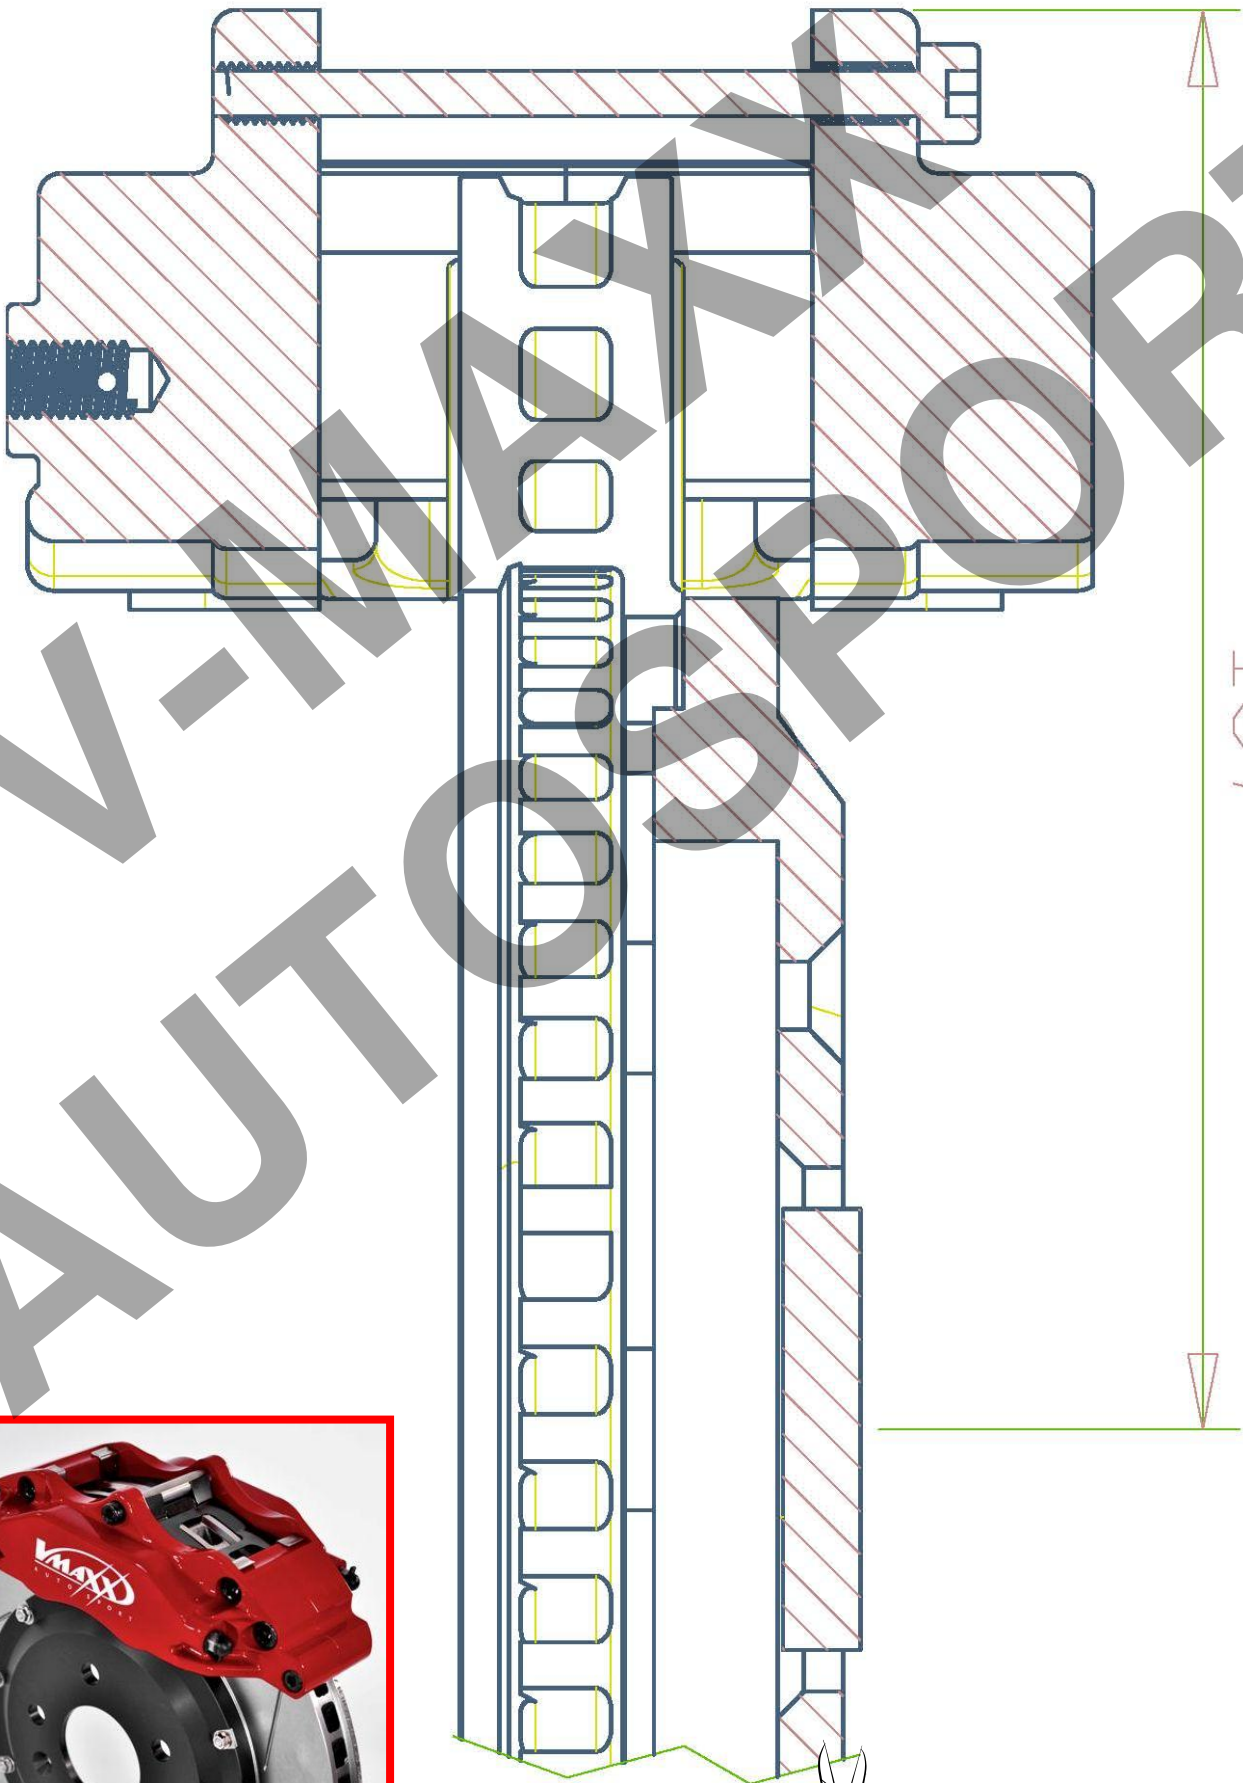

V-MAXX Autosport Wheel Fitment Chart for kit 20 Ki330 02

186 MM