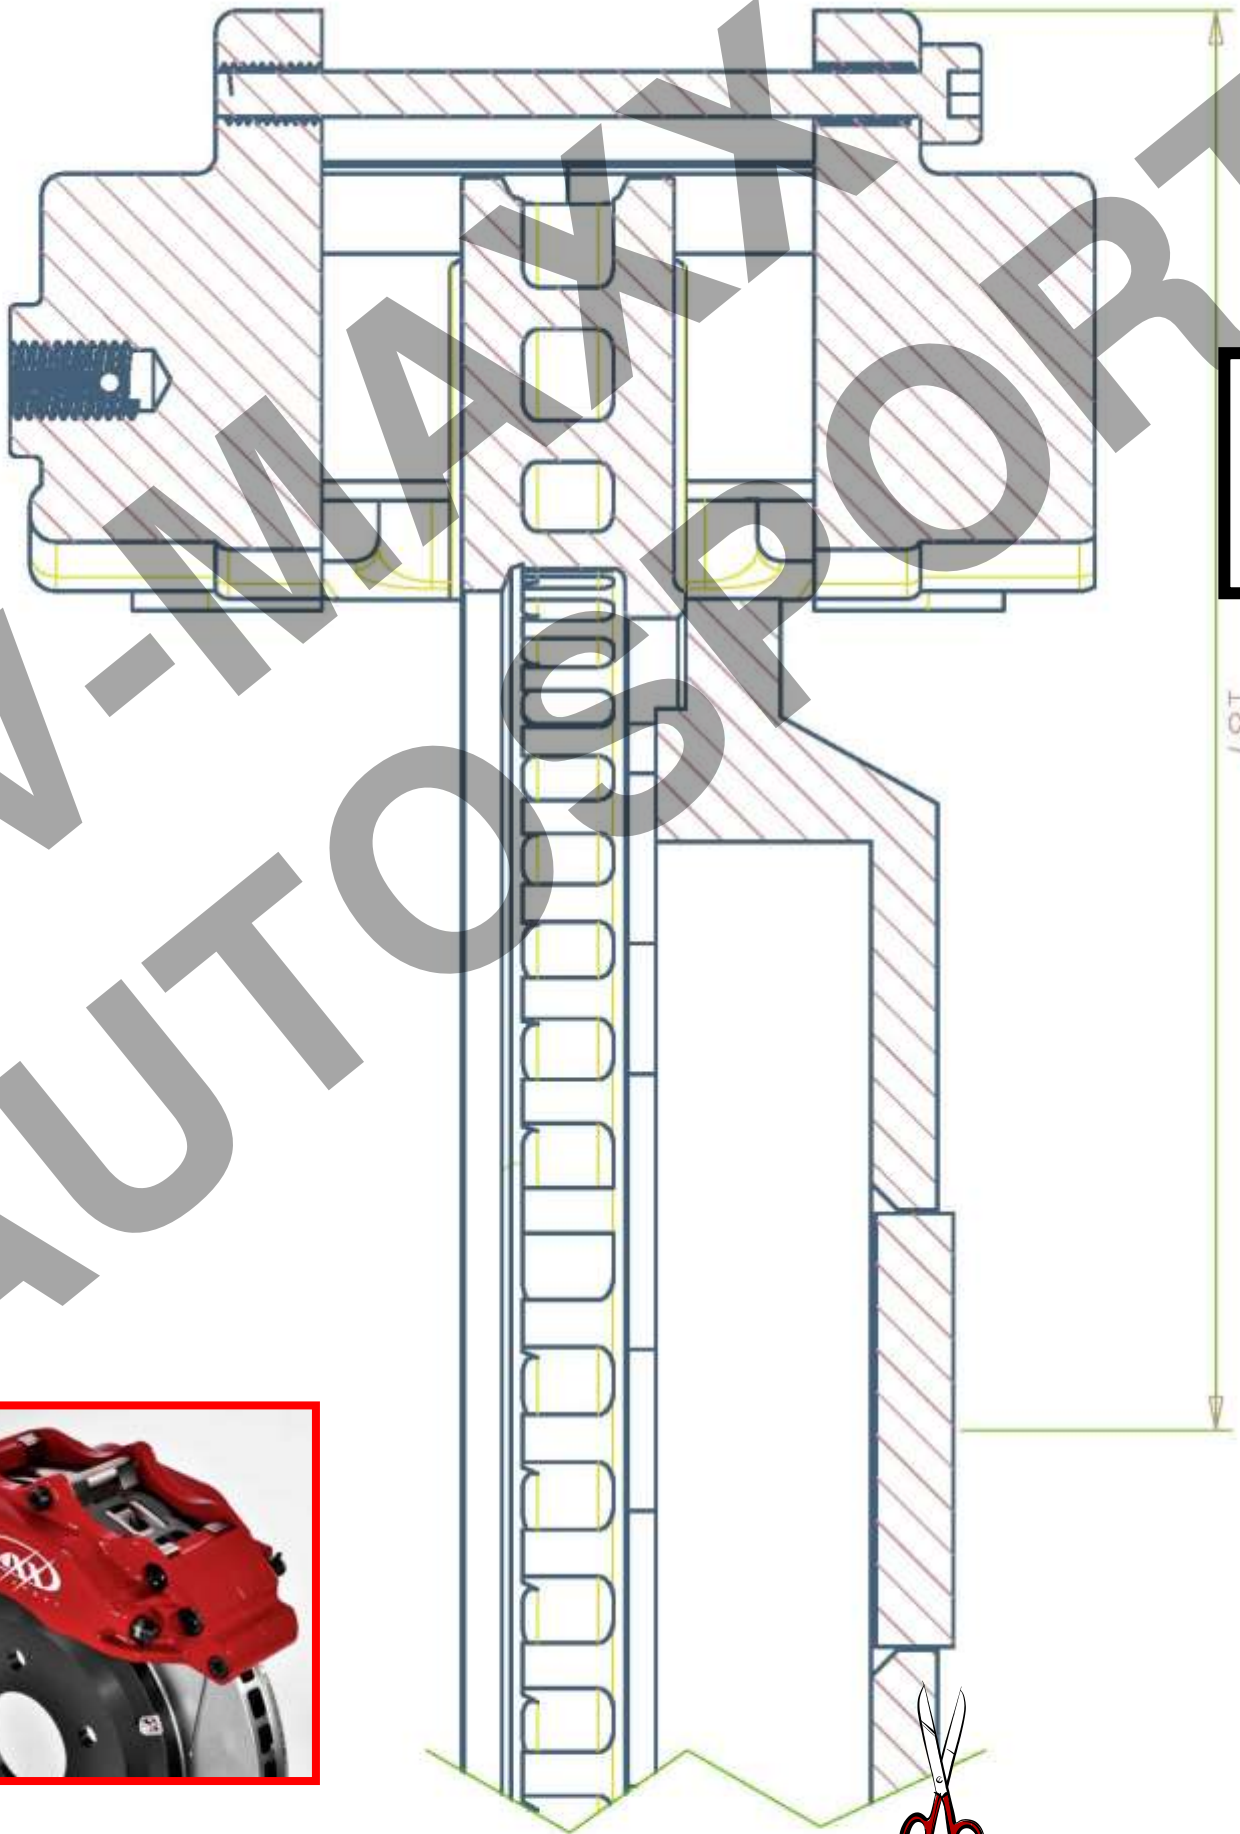

# V-MAXX Autosport Wheel Fitment Chart for kit 20 SB330 05

276 MM

187

186 MM