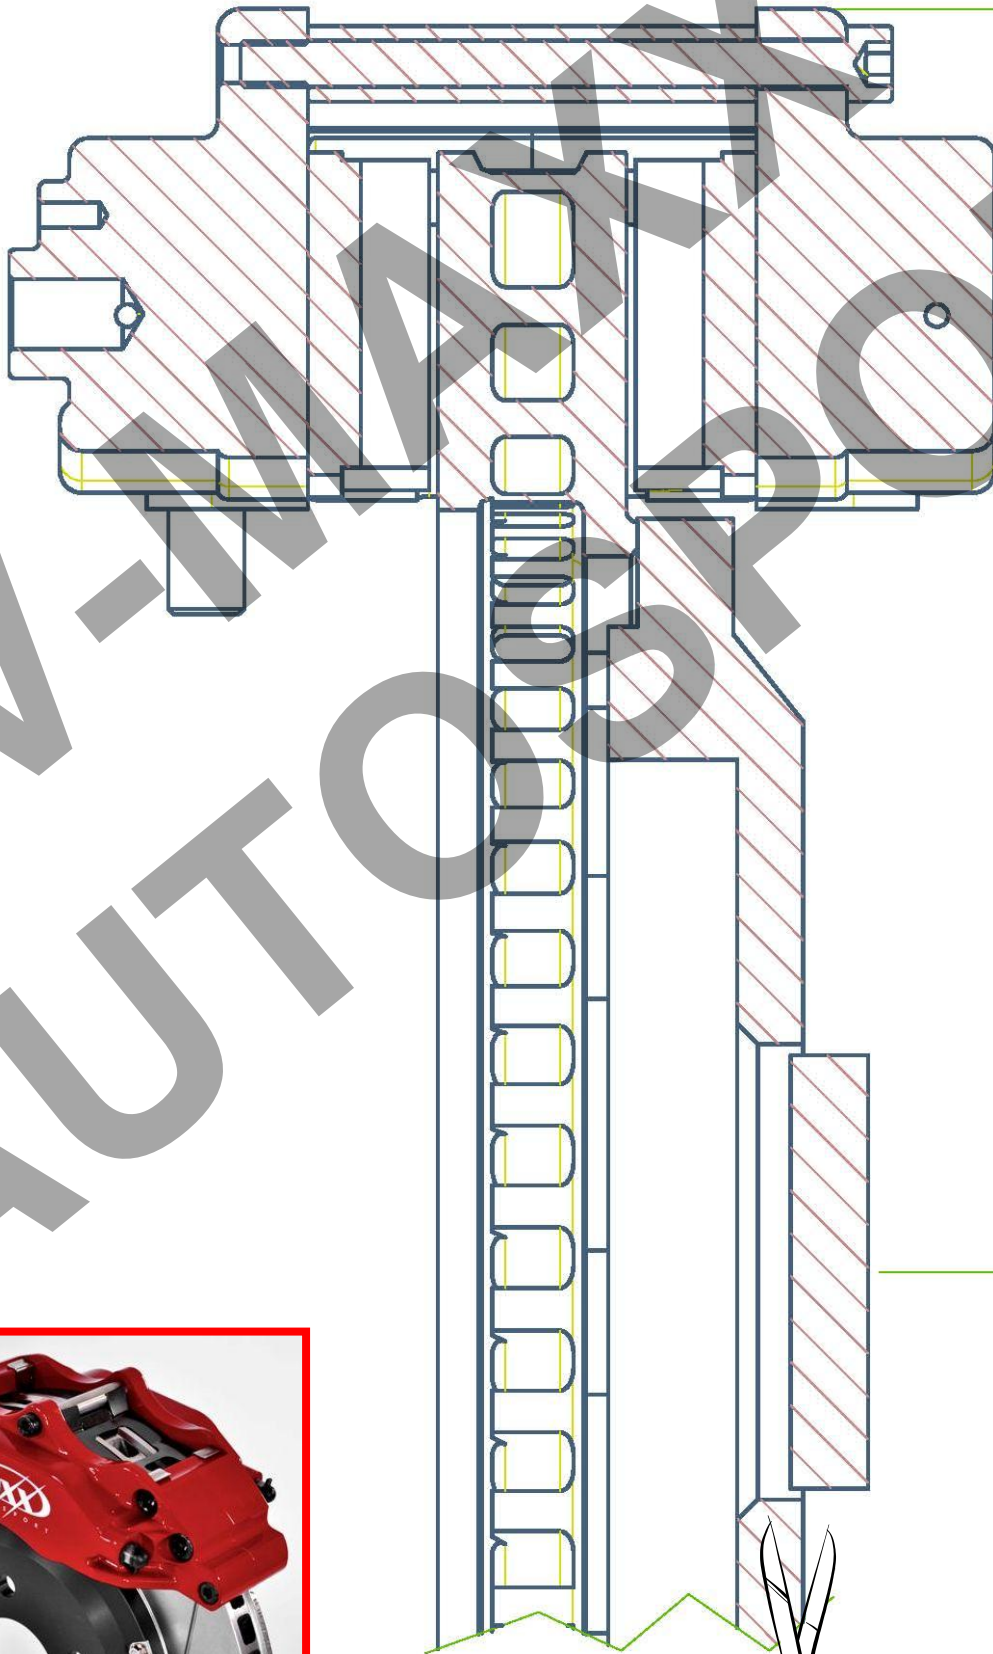

V-MAXX Autosport Wheel Fitment Chart for kit 20 SU290 01

166.4

200 MM

185 MM